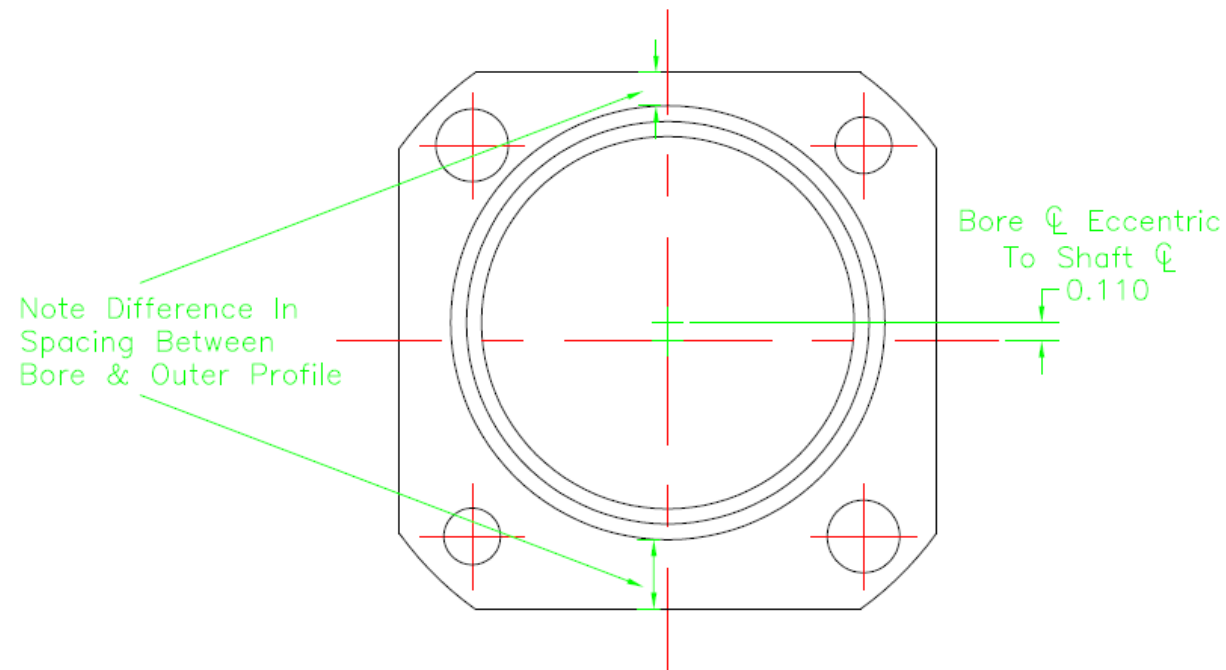

KSE Racing Products

Product: Tandem Pump - Power Steering / Fuel

Subject: Assembly Tips - Fuel Section Orientation

**NOTE: IF THE BRONZE SECTION IS IMPROPERLY INSTALLED (i.e. INCORRECT ORIENTATION), THE PUMP'S ROTATION HAS BEEN REVERSED AND NO FUEL FLOW WILL BE SEEN AT THE OUTLET FITTING.**

305 Dee Cee Court • White House, TN 37188

Ph: 615-672-5117 • Fax: 615-672-2366 • [www.kse-racing.com](http://www.kse-racing.com)

KSE Racing Products

Product: Tandem Pump - Power Steering / Fuel

Subject: Assembly Tips - Power Steering Bearing Section Orientation