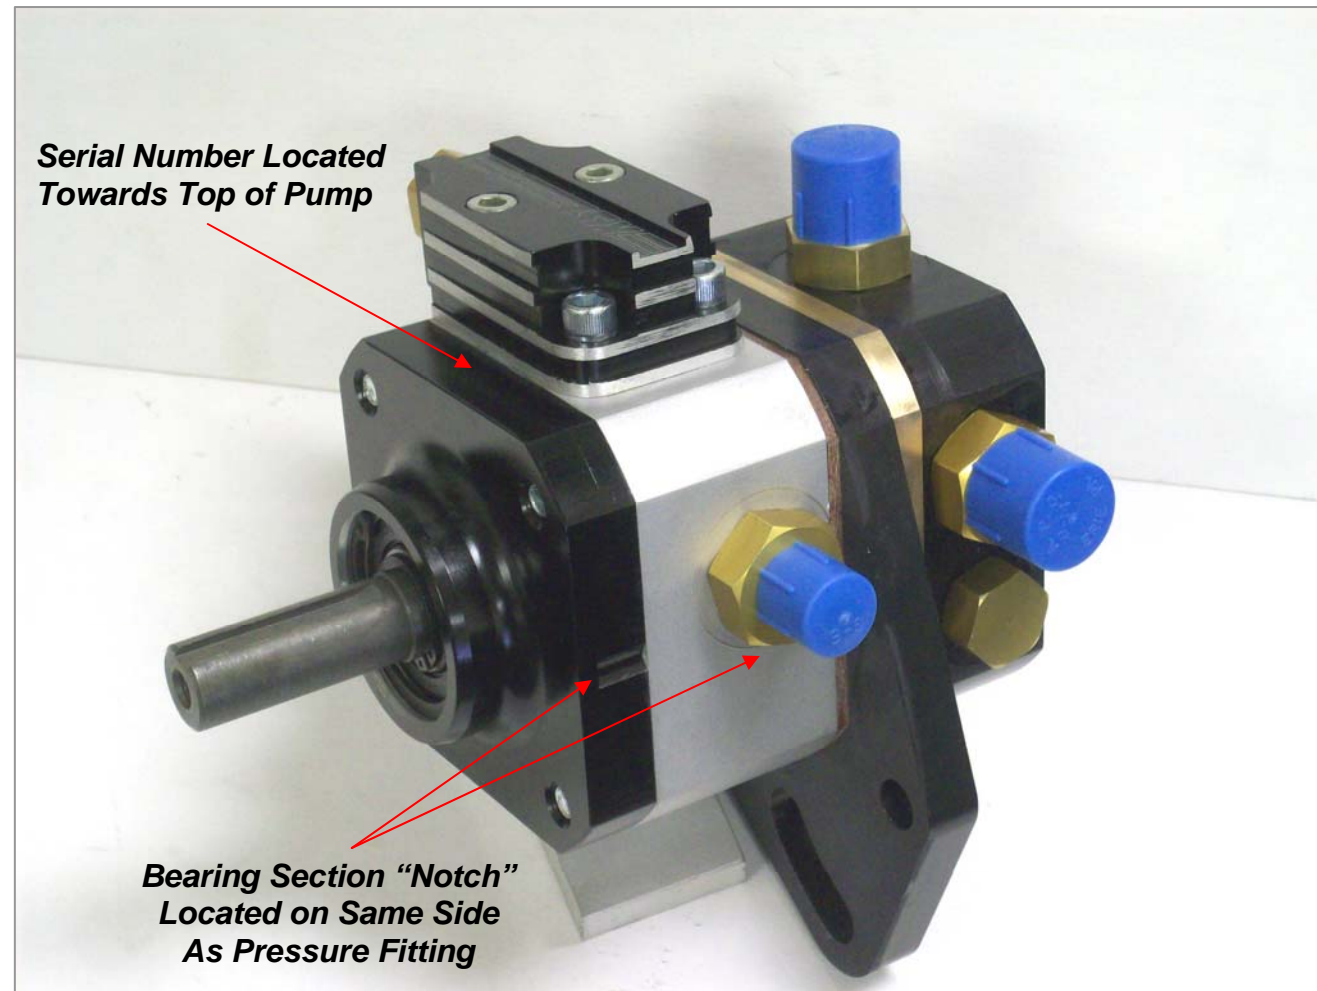

KSE Racing Products

Product: Tandem Pump - Power Steering / Fuel

Subject: Assembly Tips - Fuel Section Orientation

**NOTE: IF THE BRONZE SECTION IS IMPROPERLY INSTALLED (i.e. INCORRECT ORIENTATION), THE PUMP'S ROTATION HAS BEEN REVERSED AND NO FUEL FLOW WILL BE SEEN AT THE OUTLET FITTING.**

305 Dee Cee Court • White House, TN 37188

Ph: 615-672-5117 • Fax: 615-672-2366 • [www.kse-racing.com](http://www.kse-racing.com)

KSE Racing Products

Product: Tandem Pump - Power Steering / Fuel

Subject: Assembly Tips - Power Steering Bearing Section Orientation