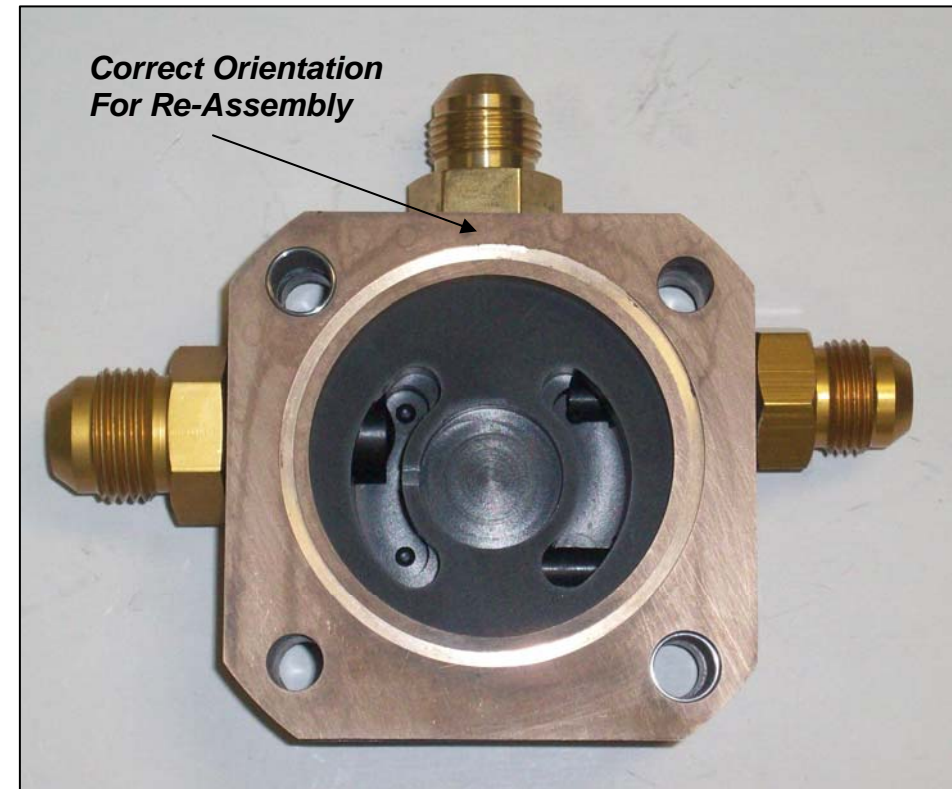

KSE Racing Products

Product: Tandem Pump - Power Steering / Fuel

Subject: Assembly Tips - Fuel Section Orientation

**NOTE: IF THE BRONZE SECTION IS IMPROPERLY INSTALLED (i.e. INCORRECT ORIENTATION), THE PUMP'S ROTATION HAS BEEN REVERSED AND NO FUEL FLOW WILL BE SEEN AT THE OUTLET FITTING.**

305 Dee Cee Court • White House, TN 37188

Ph: 615-672-5117 • Fax: 615-672-2366 • [www.kse-racing.com](http://www.kse-racing.com)

KSE Racing Products

Product: Tandem Pump - Power Steering / Fuel

Subject: Assembly Tips - Power Steering Bearing Section Orientation